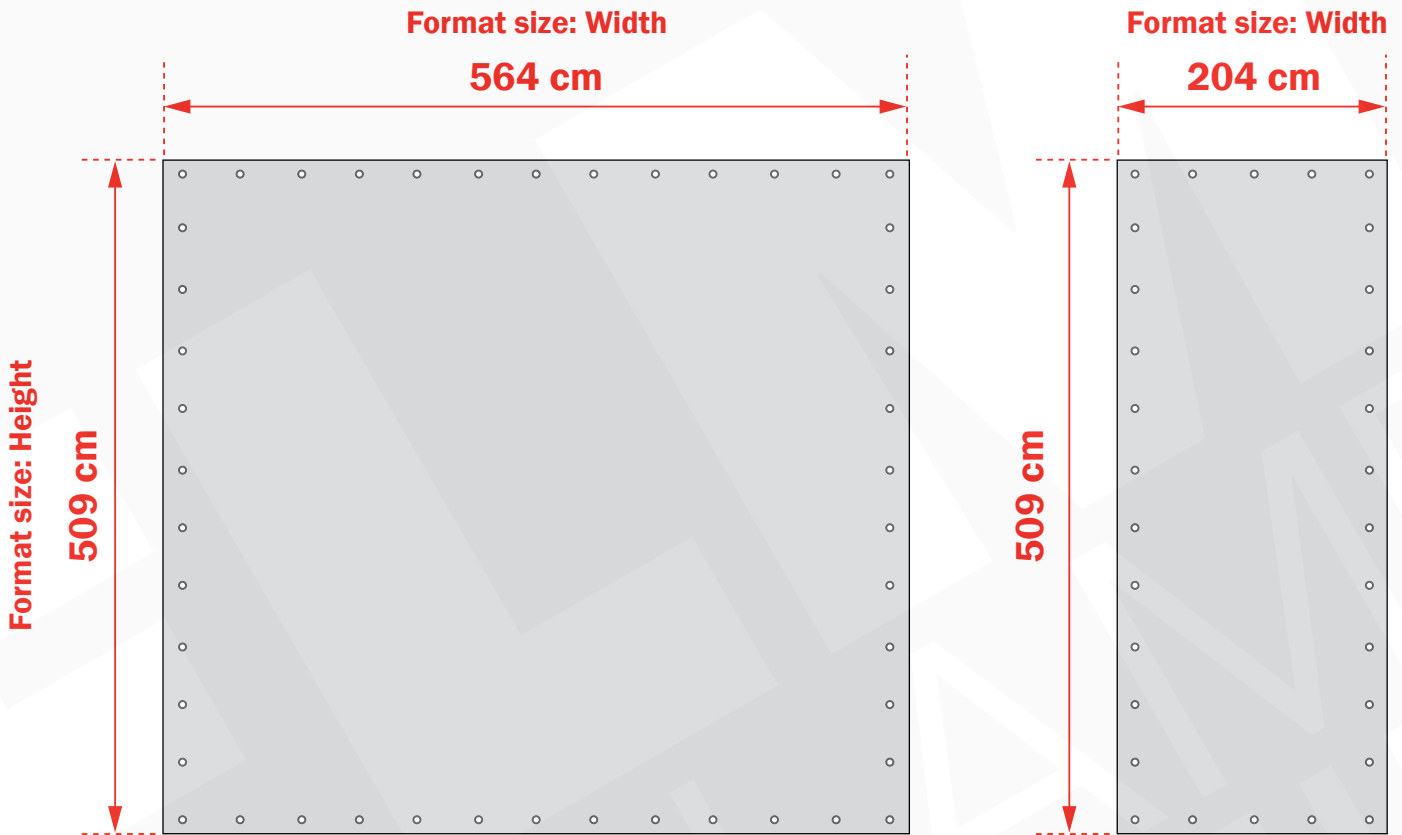

Container Frame / Type CF009

Background images or background colours should be extended to the edges of the canvas (entire width + height)
We recommend to use the print first before sewing the rings.

Specifications for submittal of print:

Size of frame W x H (Inside dimensions)	Size of print W x H (Per frame)
580 x 525 cm 220 x 525 cm	564 x 509 cm 204 x 509 cm

PDF (printing quality) • Without cutting indications • Transfer text in letter outlines • Scale 1:1