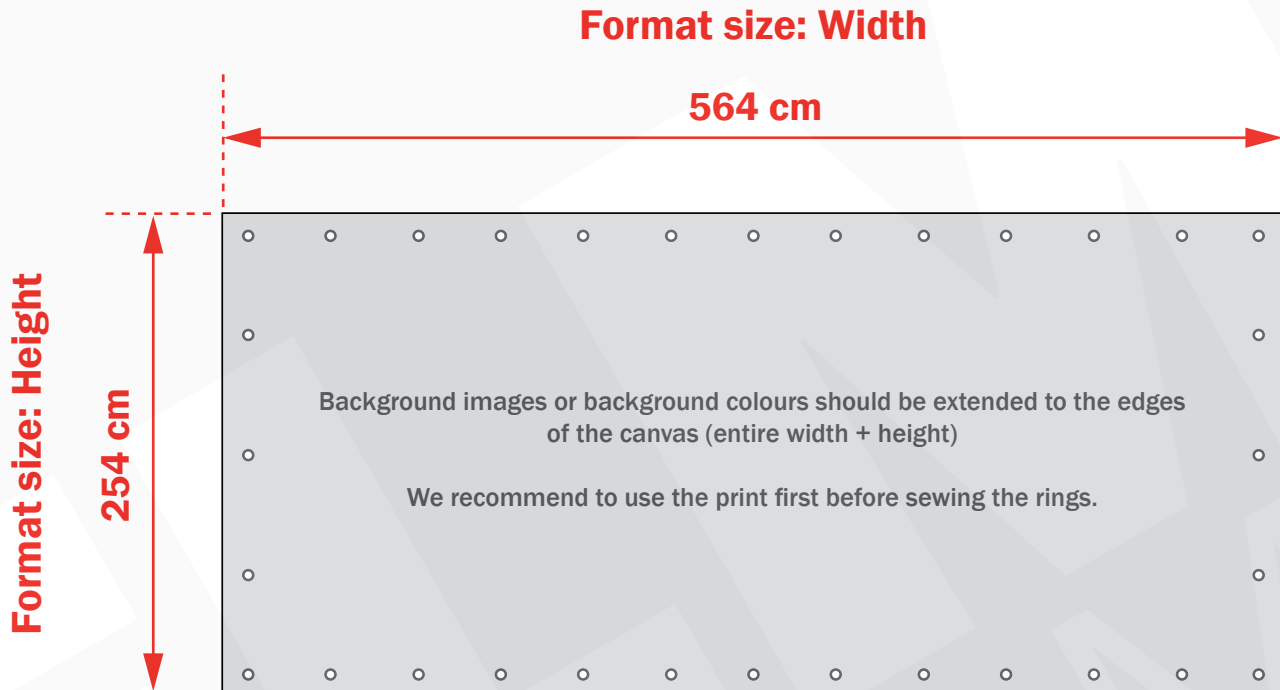

## Specifications for submittal of print:

Size of frame W x H (Inside dimensions)	Size of print W x H (Per frame)
580 x 270 cm	564 x 254 cm

**PDF (printing quality) • Without cutting indications • Transfer text in letter outlines • Scale 1:1**