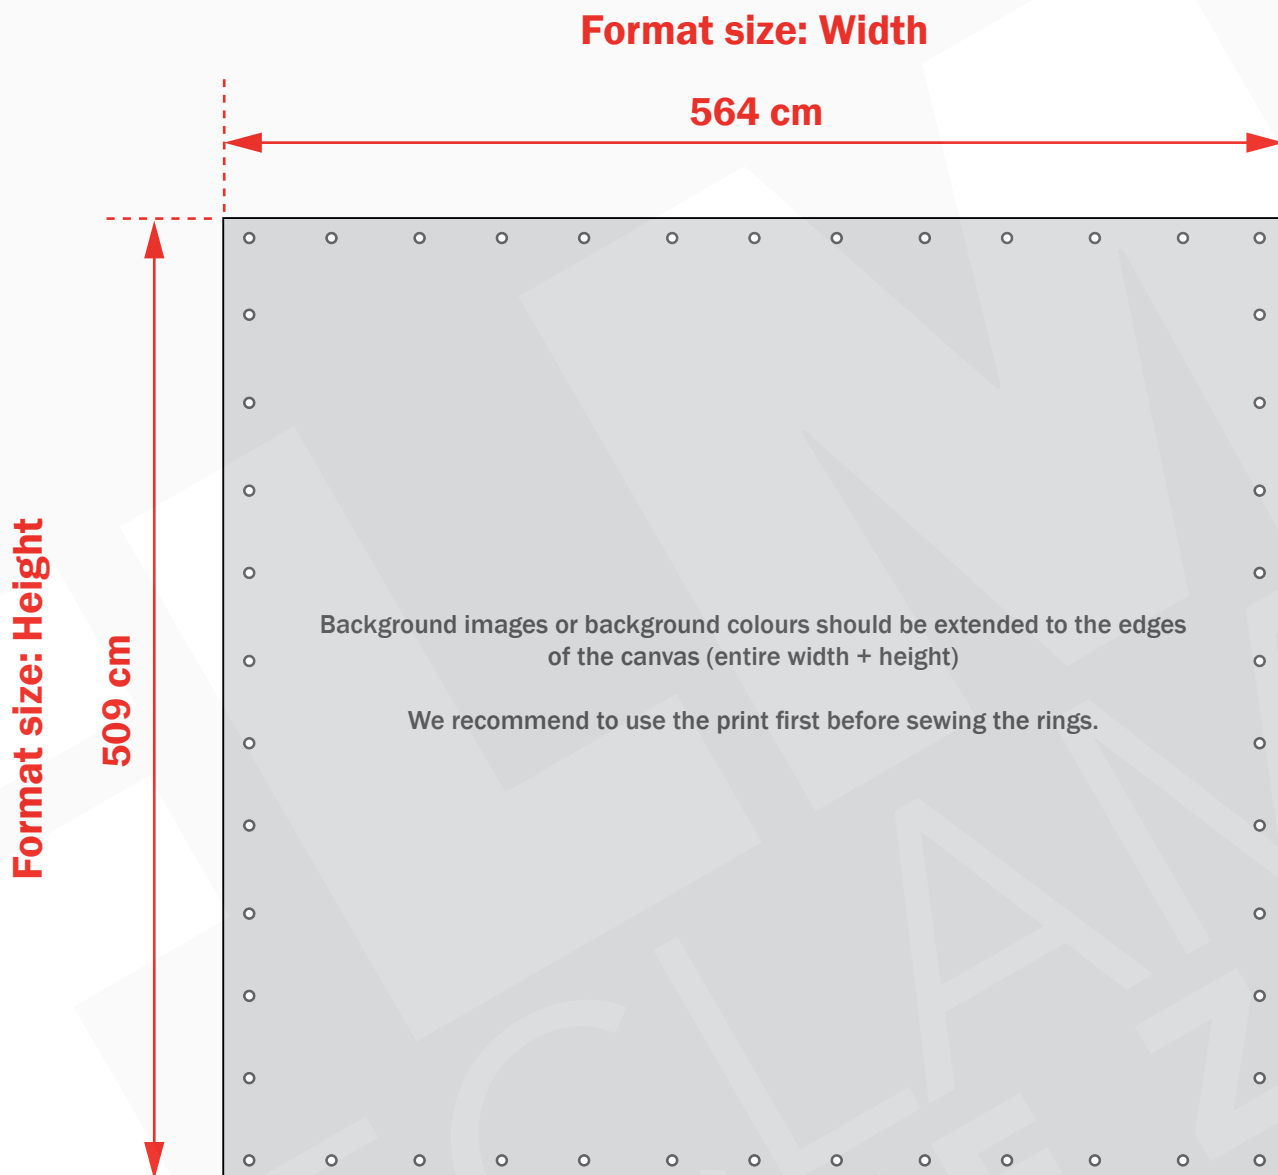

Container Frame / Type CF005

Specifications for submittal of print:

Size of frame W x H (Inside dimensions)	Size of print W x H (Per frame)
580 x 525 cm	564 x 509 cm

PDF (printing quality) • Without cutting indications • Transfer text in letter outlines • Scale 1:1