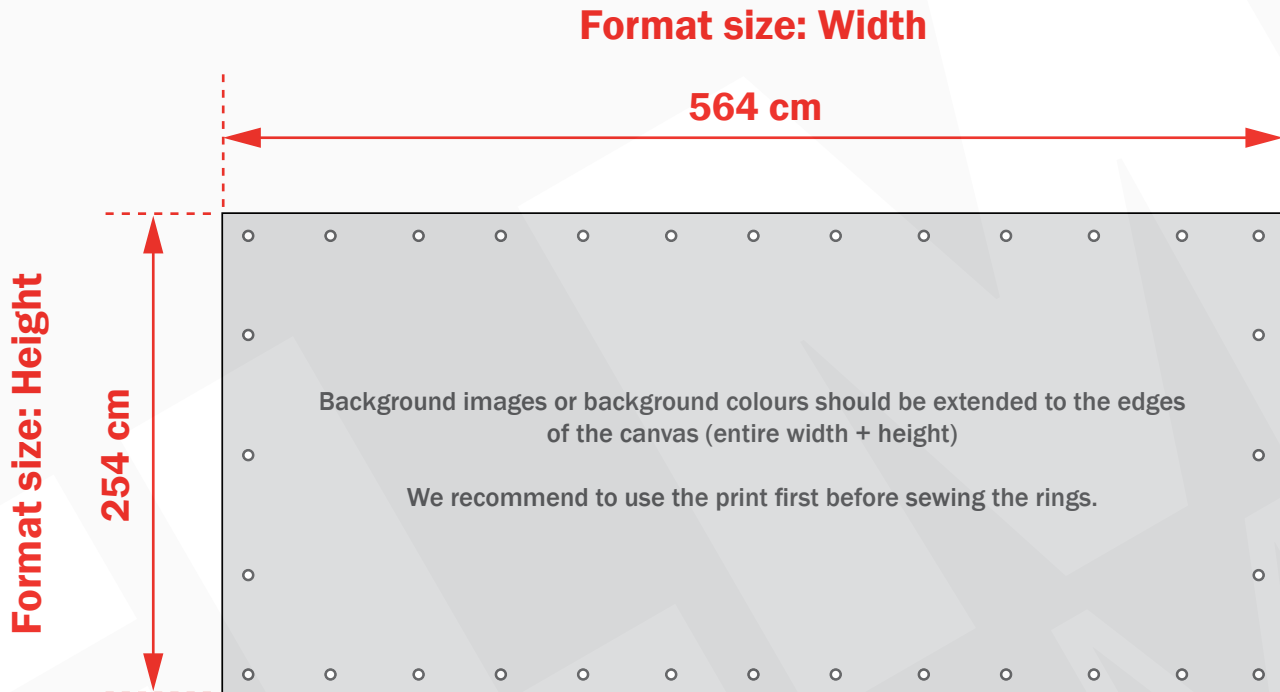

Container Frame / Type CF002

Specifications for submittal of print:

Size of frame W x H (Inside dimensions)	Size of print W x H (Per frame)
580 x 266 cm	564 x 254 cm

PDF (printing quality) • Without cutting indications • Transfer text in letter outlines • Scale 1:1