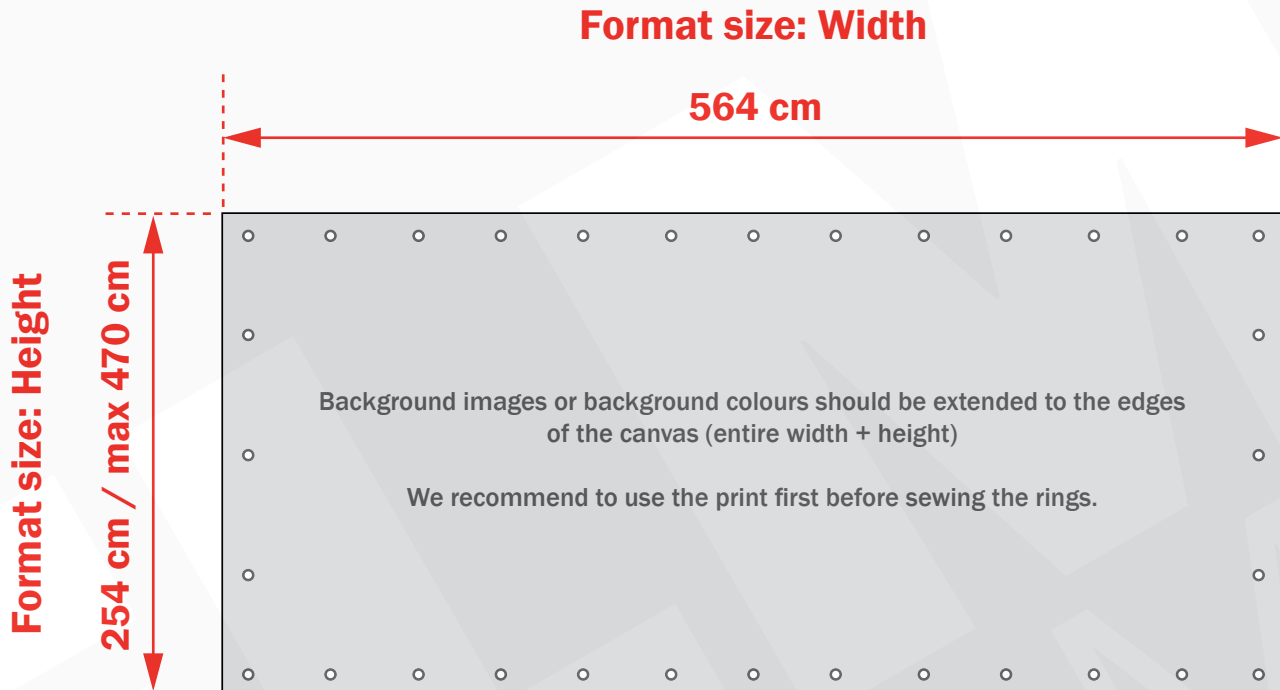

Container Frame / Type CF001

Specifications for submittal of print:

Size of frame W x H (Inside dimensions)	Size of print W x H (Per frame)
580 x 270 cm	564 x 254 cm Max 470 cm high

PDF (printing quality) • Without cutting indications • Transfer text in letter outlines • Scale 1:1